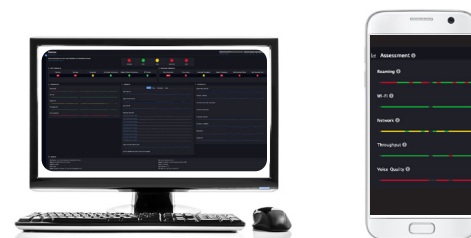

855-763-9526 | info@7signal.com | www.7signal.com | Twitter: @7signal