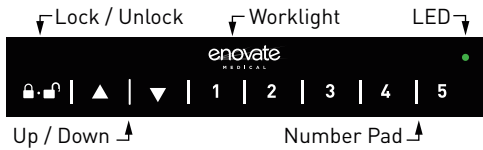

DIMENSIONS

CONTROL PANEL

SIT TO STAND

SCANNER BRACKET

LOCKING CPU STORAGE

OPTIONAL WORKSURFACE