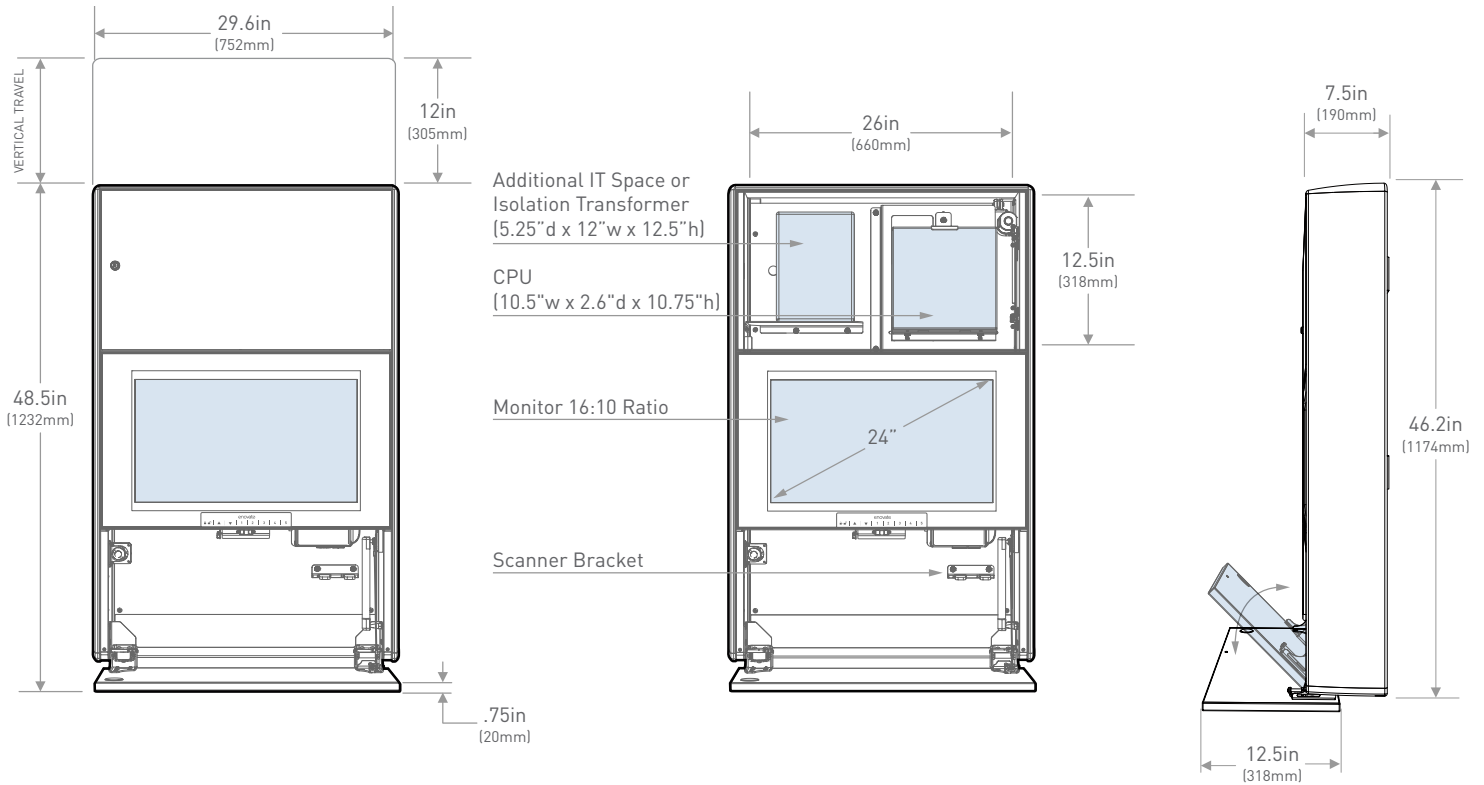

DIMENSIONS

CONTROL PANEL

SIT TO STAND

SCANNER BRACKET

LOCKING CPU STORAGE

OPTIONAL WORKSURFACE